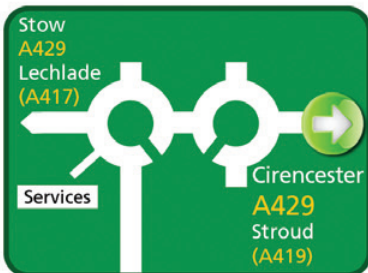

Driving directions from Cheltenham and Gloucester

1. Air Balloon Roundabout

From Gloucester or Cheltenham areas take the A417 from Crickley Hill/Air Balloon roundabout signposted to Cirencester and Birdlip. Distance to next junction 2.5 miles.

2. Cowley Roundabout

Take 1st exit signposted, A417 to Cirencester and M4. Distance to next junction 8.9 miles.

3. Burford Road Junction

Take exit signposted, A429 to Cirencester and Stow.

4. Burford Road Roundabouts

At roundabout take 4th exit signposted, A429 Burford Road to Cirencester and Stroud. At second roundabout take 2nd exit signposted, A429 to Cirencester and Stroud. Distance to next junction 0.7 mile.

5. Abbey Way Roundabout

At next roundabout take 2nd exit signposted, Cirencester Town centre only. Distance to next junction 0.2 mile.

6. Victoria Road Junction

At traffic lights turn left onto Victoria Road. Distance to next junction 0.4 mile.